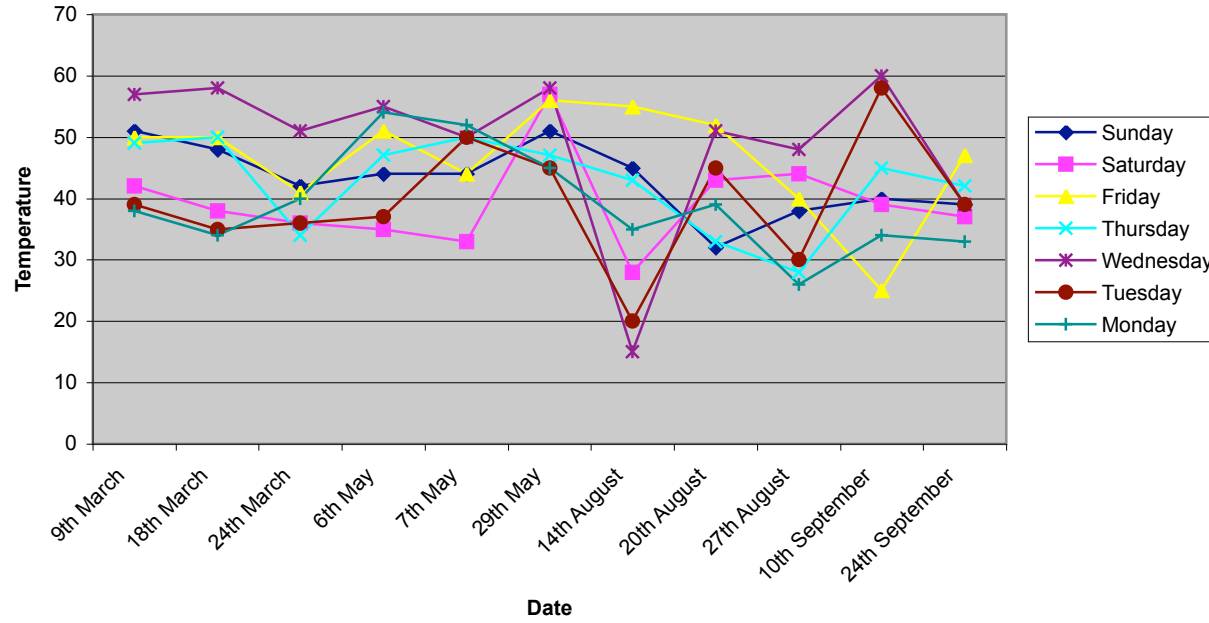

Peace Park Compost Bin Temperatures

Myrtle & Rose Street Compost Bin Temperatures